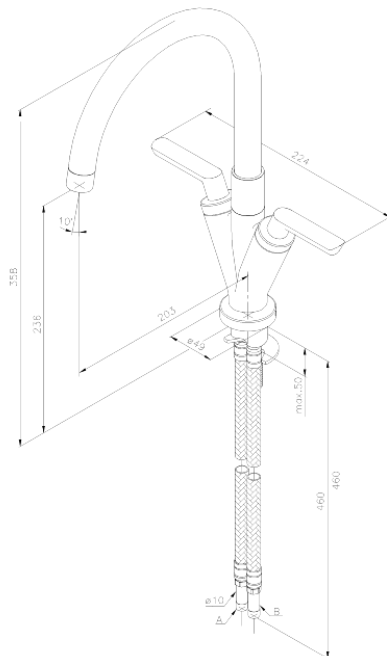

FM Mattsson Mora Group Denmark
Abildager 26 A, 2605 Brøndby, Denmark
Østbirkvej 2, 5240 Odense NØ, Denmark

+45 63 10 22 10 danmark@fmm-mora.com

For more information please visit www.damixa.com

damixa